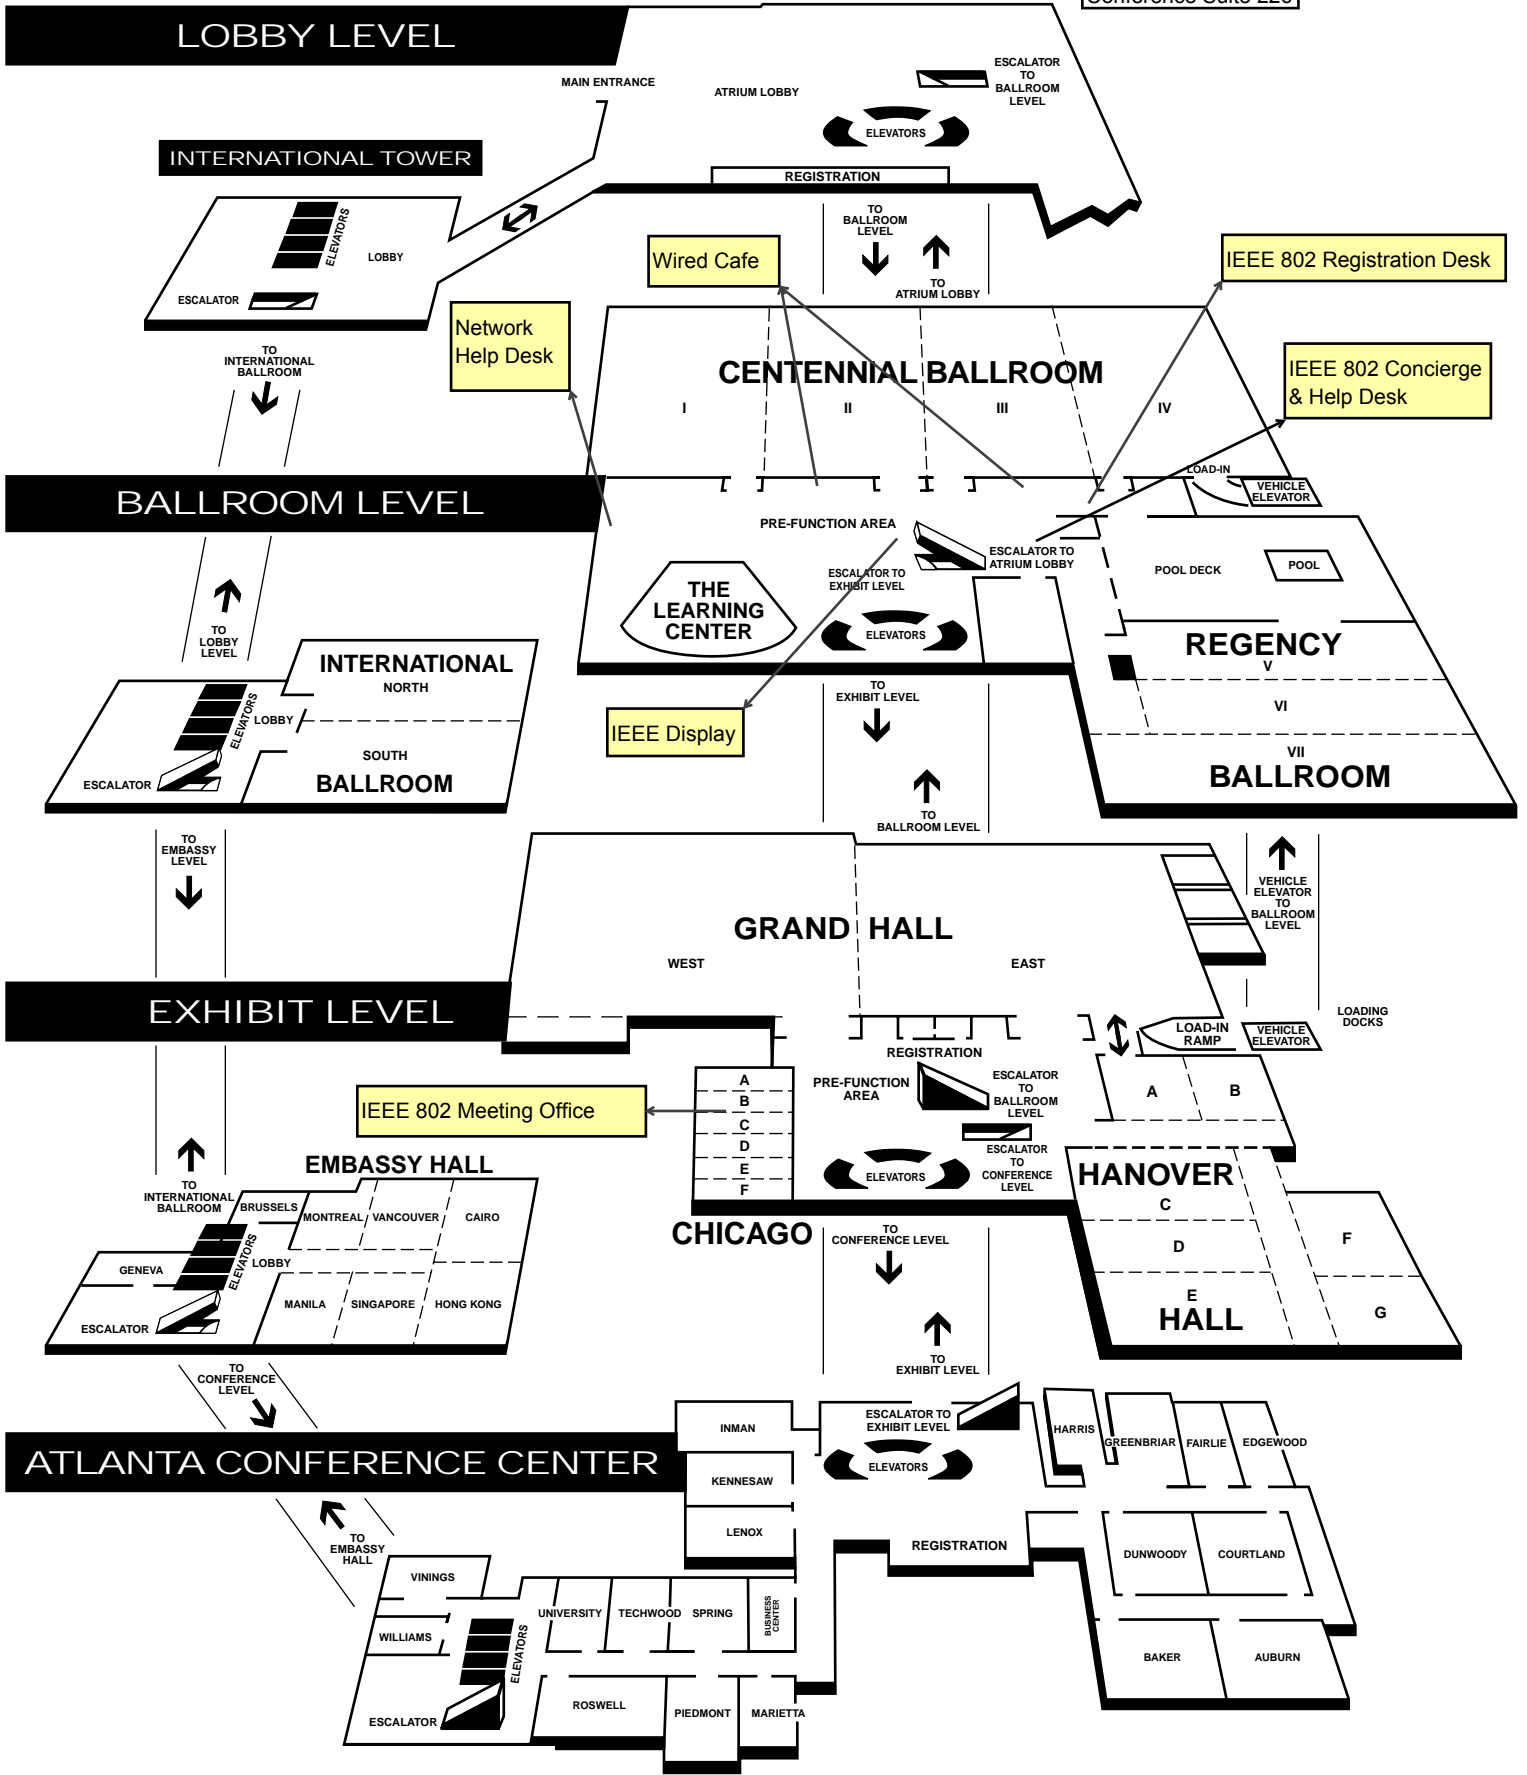

2nd Floor Executive Conference Suite 226

265 Peachtree Street N.E. Atlanta, GA 30303 404-577-1234